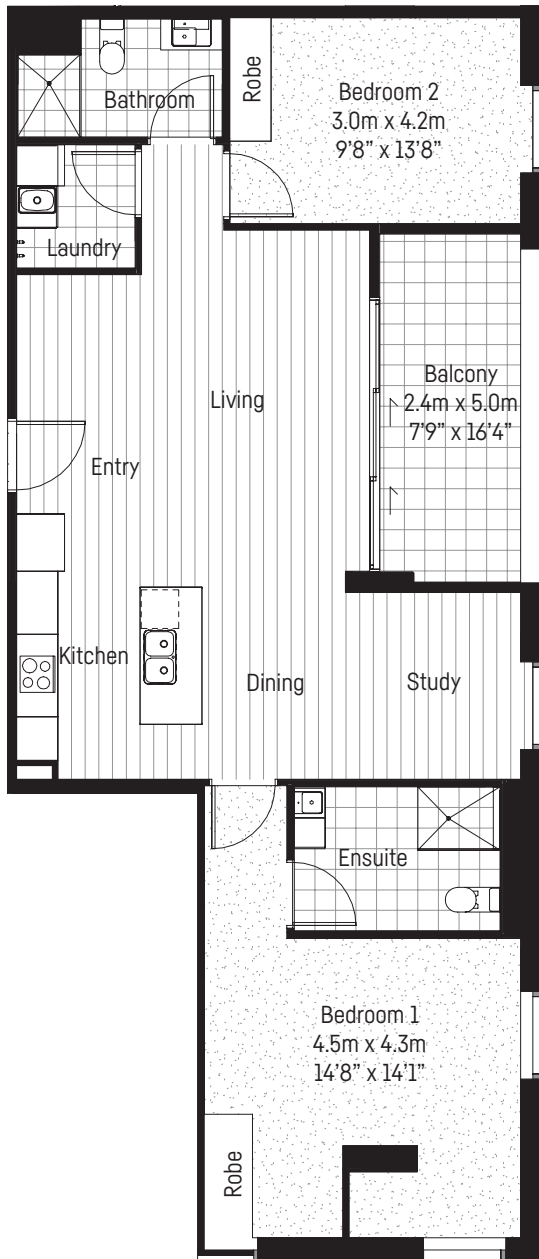

Morialta

Level 14 and 18

Level 14 and 18

Living	110.9 sqm	11.9 sq
Balcony	12.2 sqm	1.3 sq
Total Area	123.1 sqm	13.2 sq

Please Note:
This plan is intended to be used as a guide and is for illustrative purposes only. The final product may differ from that illustrated. June 2017